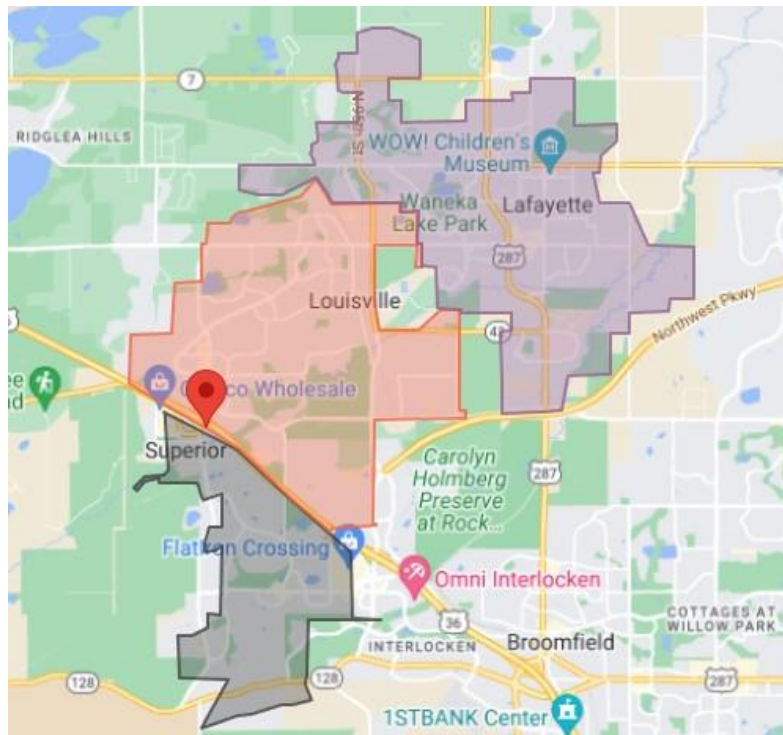

**SCAN HERE TO
ORDER NOW**

Delivery Policies

- Delivery Hours – 9am-6pm Monday - Saturday(4pm Order cutoff)
- Must be present and 21+ to sign for delivery
- Minimum Purchase for Delivery: \$20
- Delivery Fee: \$10
- Free delivery for orders over \$100
- 2 hour delivery lead time and 2 hour delivery window option
- NO DELIVERY FOR EMAIL SPECIALS
- Delivery area: