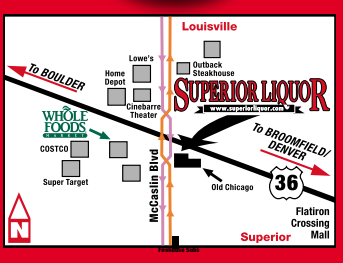

GD VAJRA DOLCETTO

GD Varja is one of Piedmont's most prized estates, and since their founding in 1972 they have set a high bar for Piedmont's many prestigious producers. Situated in Vergne, the highest village in the Commune of Barolo, the estate has 40 hectares under vine. Their wines have always been of outstanding quality and value, and very terroir-driven, whether it's from a single vineyard Barolo or a bistro-styled Dolcetto. They have always practiced organic and sustainable farming, as well as incorporating very traditional winemaking techniques and are all about minimum intervention. The 2019 Dolcetto offers a dark berry profile with black cherry and blueberry notes complimented by soft acidity and an approachable tannic structure

We strive to offer the **BEST** CUSTOMER SERVICE in the world

SUPERIOR LIQUOR

www.superiorliquor.com

Store Hours:
Monday – Saturday:
8AM – 10PM
Sunday: 9AM – 10PM

IN A BUILDING OVER 60,000 SQ. FT!
US 36 & McCaslin Blvd., Superior 303.499.6600
Home & business delivery • 100s of in-store specials • In-store ATM • Quantity is limited to stock on hand • Some limits may apply • Not responsible for typographical errors
Join our FREQUENT CUSTOMER PROGRAM