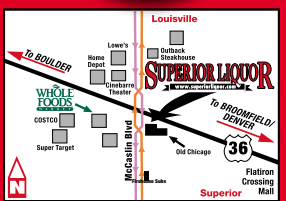

We strive to offer the BEST CUSTOMER SERVICE in the world

SUPERIOR LIQUOR

www.superiorliquor.com

Store Hours
Monday – Saturday:
8AM – 10PM
Sunday: 9AM – 10PM

IN A BUILDING OVER 60,000 SQ. FT!
US 36 & McCaslin Blvd., Superior 303.499.6600

Home & business delivery • 100s of in-store specials • In-store ATM • Quantity is limited to stock on hand • Some limits may apply • Not responsible for typographical errors
Join our FREQUENT CUSTOMER PROGRAM

PRICES GOOD THRU SEPTEMBER 6, 2022