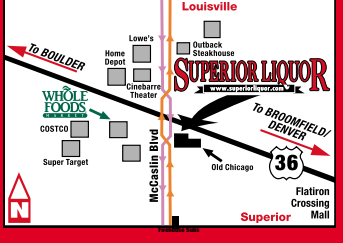

We strive to offer the BEST CUSTOMER SERVICE in the world

SUPERIOR LIQUOR

www.superiorliquor.com

Store Hours:
Monday – Saturday:
8AM – 10PM
Sunday: 9AM – 10PM

IN A BUILDING OVER 60,000 SQ. FT!
US 36 & McCaslin Blvd., Superior 303.499.6600
Home & business delivery • 100s of in-store specials • In-store ATM • Quantity is limited to stock on hand • Some limits may apply • Not responsible for typographical errors
Join our FREQUENT CUSTOMER PROGRAM