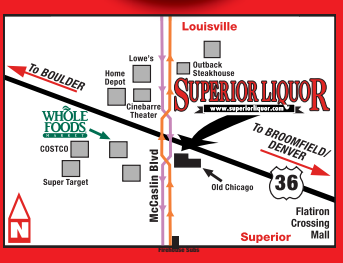

We strive to offer the BEST CUSTOMER SERVICE in the world

SUPERIOR LIQUOR

www.superiorliquor.com

NEW STORE HOURS EVERYDAY!
9:00am - 10:00pm

IN A BUILDING OVER 60,000 SQ. FT!
US 36 & McCaslin Blvd., Superior 303.499.6600
Home & business delivery • 100s of in-store specials • In-store ATM • Quantity is limited to stock on hand • Some limits may apply • Not responsible for typographical errors
Join our FREQUENT CUSTOMER PROGRAM