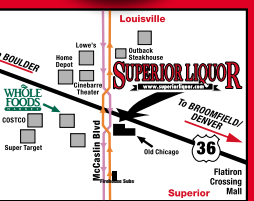

We strive to offer the BEST CUSTOMER SERVICE in the world

SUPERIOR LIQUOR

www.superiorliquor.com

Temporary Store Hours:
10:00am - 9:00pm
Sunday - Saturday

IN A BUILDING OVER 60,000 SQ. FT!
US 36 & McCaslin Blvd., Superior 303.499.6600
Home & business delivery • 100s of in-store specials • In-store ATM • Quantity is limited to stock on hand • Some limits may apply • Not responsible for typographical errors
Join our FREQUENT CUSTOMER PROGRAM