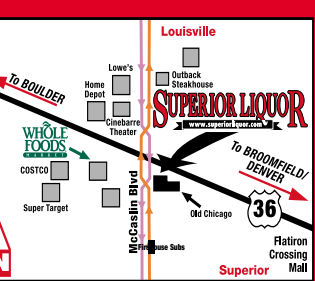

# SUPERIOR LIQUOR

www.superiorliquor.com

**Store Hours:**  
 Sunday - Wednesday  
 8:00am - 10:00pm  
 Thursday - Saturday  
 8:00am - 11:00pm

**IN A BUILDING OVER 60,000 SQ. FT!**  
 US 36 & McCaslin Blvd., Superior 303.499.6600  
 Home & business delivery • 100s of in-store specials • In-store ATM • Quantity is limited to stock on hand • Some limits may apply • Not responsible for typographical errors  
 Join our FREQUENT CUSTOMER PROGRAM