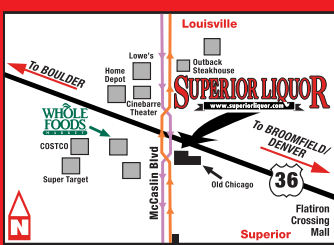

MALIBU COCKTAILS
PRE-MIX
All Types
4pk
\$9.99

SUPERIOR LIQUOR

www.superiorliquor.com

Store Hours:
Monday – Saturday:
8AM – 10PM
Sunday: 9AM – 10PM

IN A BUILDING OVER 60,000 SQ. FT!

US 36 & McCaslin Blvd., Superior 303.499.6600