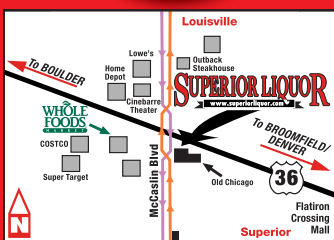

# SUPERIOR LIQUOR

www.superiorliquor.com

Store Hours:  
Monday – Saturday:  
8AM – 10PM  
Sunday: 9AM – 10PM

IN A BUILDING OVER 60,000 SQ. FT!

US 36 & McCaslin Blvd., Superior 303.499.6600

Home & business delivery • 100s of in-store specials • In-store ATM • Quantity is limited to stock on hand • Some limits may apply • Not responsible for typographical errors  
Join our FREQUENT CUSTOMER PROGRAM