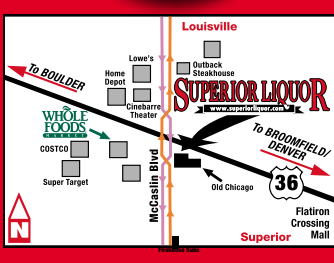

## LA SALITA VINO ROSSO

After 26 years of wine experience in the Langhe region of Italy, one of our favorite local importers has created a fresh line of everyday wines. Long-held partnerships with talented growers throughout Barolo, Roero, Asti and Castagnole delle Lanze have provided the perfect opportunity to share their love of northern Italian wine with Colorado. La Salita Vino Rosso is a non-vintage blend of 40% Nebbiolo, 38% Barbera, and 22% Dolcetto fermented and aged in stainless steel tanks. Floral aromas and tannic structure from the Nebbiolo are balanced by high-toned red fruit and acidity from the Barbera, all rounded out by the soft supple dark fruit of the Dolcetto. Pair a glass with fresh tagliatelle pasta topped with a Bolognese sauce, torn basil, and a generous amount of grated parmesan. Cheers!

# SUPERIOR LIQUOR

[www.superiorliquor.com](http://www.superiorliquor.com)

NEW STORE HOURS EVERYDAY!  
9:00am - 10:00pm

**IN A BUILDING OVER 60,000 SQ. FT!**  
US 36 & McCaslin Blvd., Superior 303.499.6600  
Home & business delivery • 100s of in-store specials • In-store ATM • Quantity is limited to stock on hand • Some limits may apply • Not responsible for typographical errors  
Join our FREQUENT CUSTOMER PROGRAM