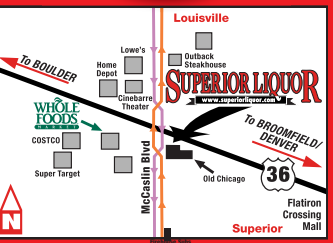

This week's food pick is a locally made confectionary treat that combines premium alcohol and ice cream into the perfect scoop. Based in Denver, Bootleg Creamery delivers the perfect pint of booze-infused ice cream that with just one scoop will have you realizing it's the sweet treat you never knew you always needed. Available in 5 flavors; Mudslide Moo'D (rich chocolate ice cream infused with vodka, coffee liquor and brownie bits), Irish Coffee (dark roast coffee ice cream infused with whiskey, Irish cream, and cookies), Pina Moo'Lada (pineapple coconut ice cream infused with dark rum, pineapple bits and coconut flakes), Maple Bourbon (rich bourbon infused sweet cream ice cream with a maple syrup swirl), and MuahBeam Peach (peach ice cream infused with peach whiskey, peach bits, and macadamia nuts). Each pint of Bootleg Creamery contains 6.25% alc, giving a whole new meaning to the definition of "Netflix and chill." All pints of Bootleg Creamery will be on sale this week for only \$6.99, usually \$8.99 per pint! Cheers and Bon Appetit!

We strive to offer the BEST CUSTOMER SERVICE in the world

SUPERIOR LIQUOR

www.superiorliquor.com

NEW STORE HOURS
EVERYDAY!
9:00am - 10:00pm

IN A BUILDING **OVER 60,000 SQ. FT!**

US 36 & McCaslin Blvd., Superior 303.499.6600
Home & business delivery • 100s of in-store specials • In-store ATM • Quantity is limited to stock on hand • Some limits may apply • Not responsible for typographical errors
Join our FREQUENT CUSTOMER PROGRAM